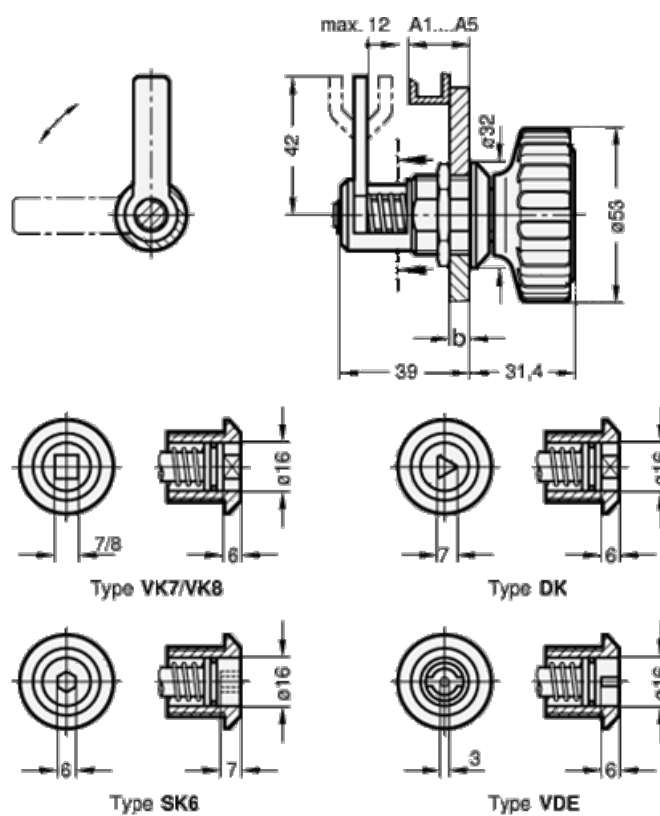

# Data Sheet

Article number: 201161DKA3

Description: E+G Door lock GN 116.1-DK-A3  
DK with triangular spindle (DK7)

## Measures

b max = 12  
Door + frame thickness = 19-31